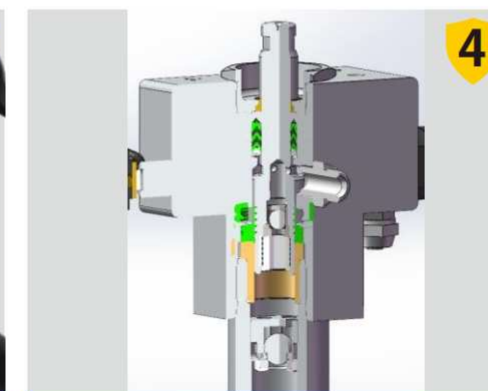

Mechanical Pressure Control
Dependable, durable, free concerns from electrical circuit issues.

All metal construction
Stainless steel piston rod/ balls /Reversible tungsten carbide seats

Proven fluid section
Cylinder will never wear out